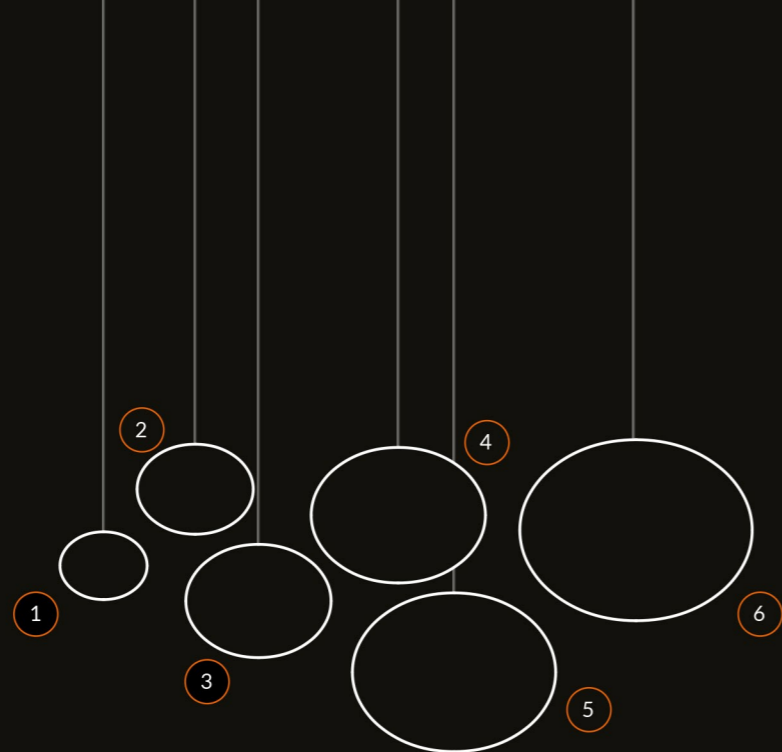

HYDRA

# ACQUA

CLEAR OR FROSTED HAND-BLOWN GLASS PENDANT.

6 shapes available: ① ø 9 cm. ② ø 12 cm. ③ ø 15 cm. ④ ø 18 cm. ⑤ ø 21 cm. ⑥ ø 24 cm.